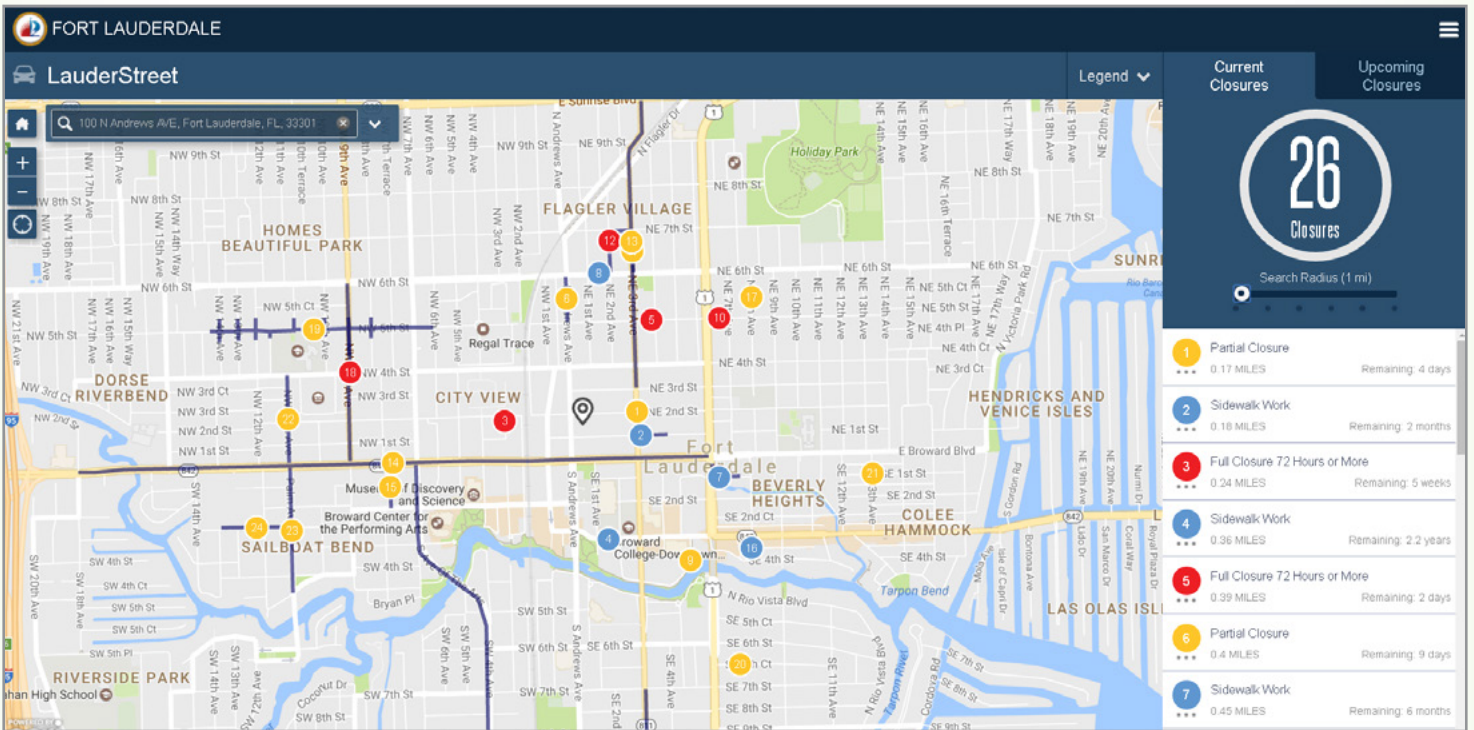

# LauderStreet

[gis.fortlauderdale.gov/LauderStreet](https://gis.fortlauderdale.gov/LauderStreet)

## KNOW BEFORE YOU GO!

The City of Fort Lauderdale is excited to launch LauderStreet, a searchable mobile-friendly map that provides location-specific information about current and upcoming road and sidewalk closures in the City.

Try out LauderStreet today at [gis.fortlauderdale.gov/LauderStreet](https://gis.fortlauderdale.gov/LauderStreet) and learn about closures near your home, work, or other favorite places so you can avoid traffic congestion and reach your destination safer and sooner.