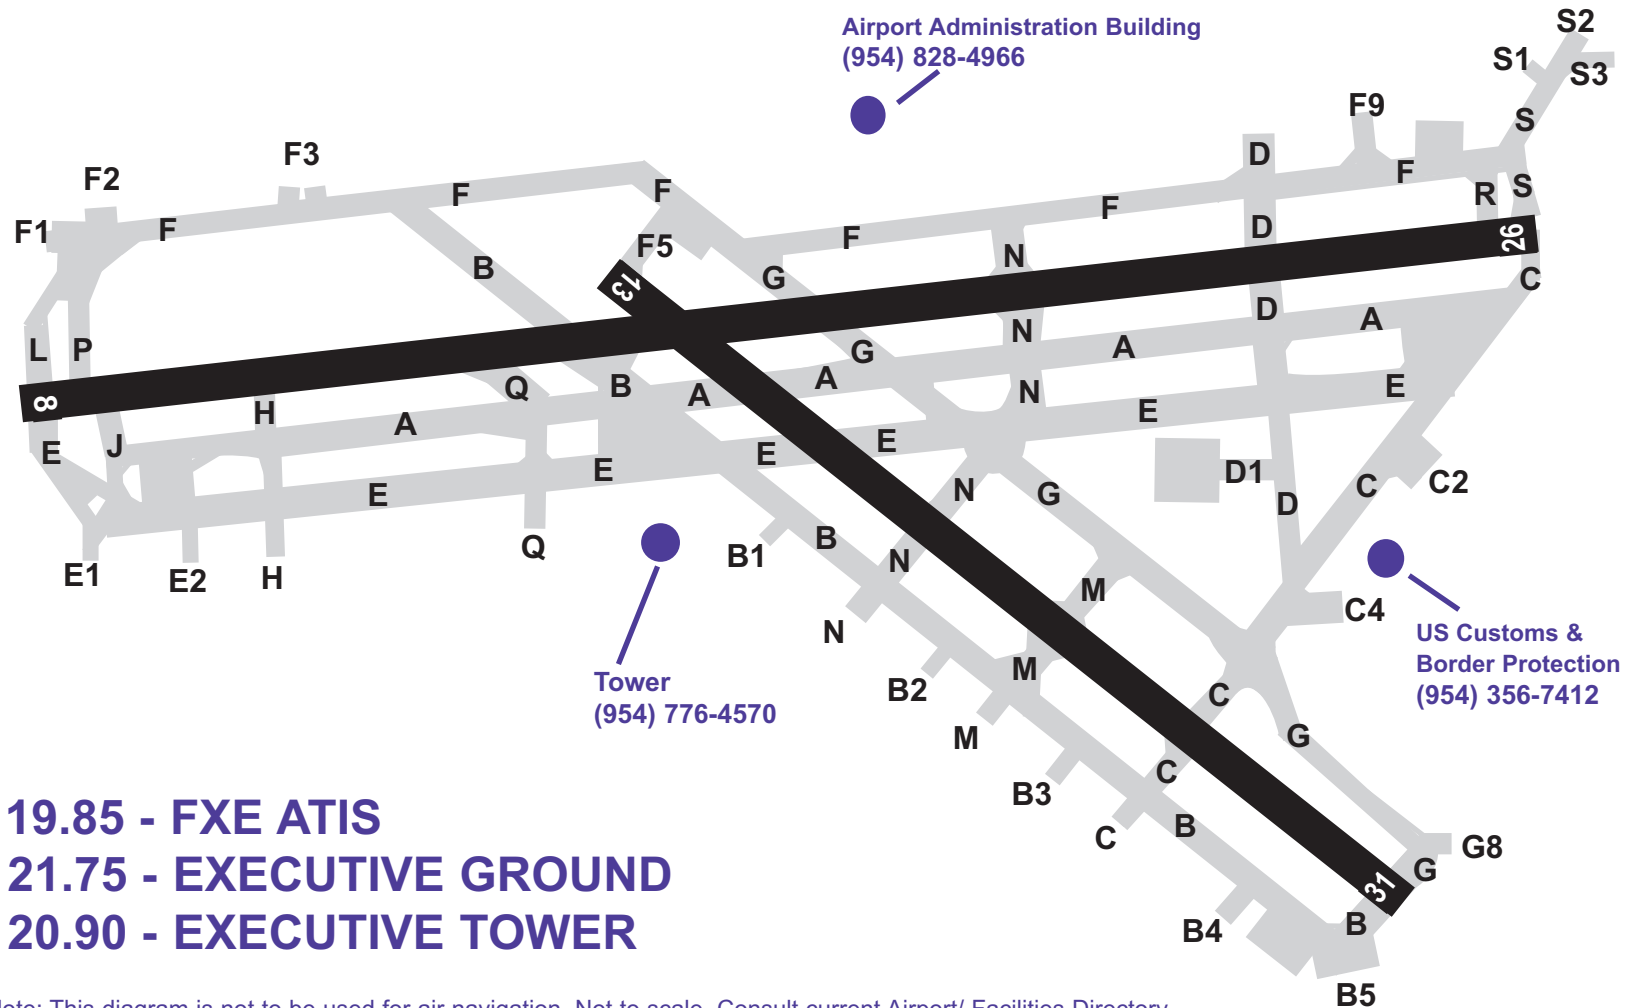

Fort Lauderdale Executive Airport (FXE)

AIRPORT DIAGRAM

119.85 - FXE ATIS
121.75 - EXECUTIVE GROUND
120.90 - EXECUTIVE TOWER

Note: This diagram is not to be used for air navigation. Not to scale. Consult current Airport/ Facilities Directory