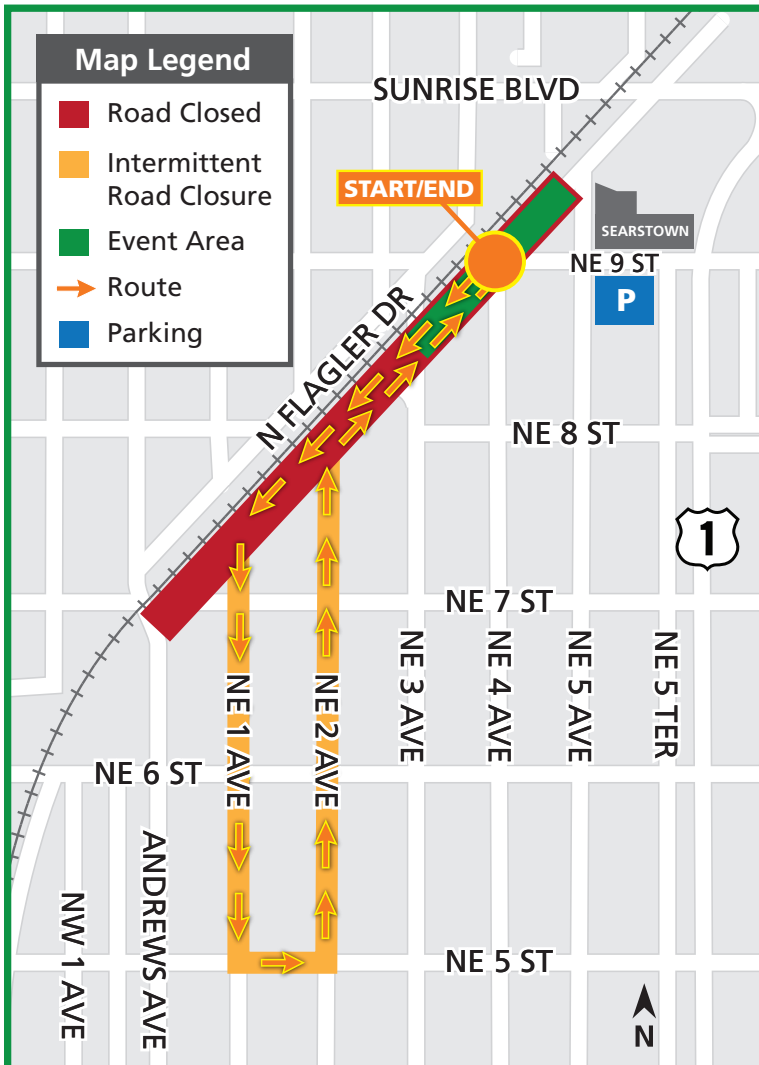

If you would like this publication in an alternate format or if you need reasonable accommodation to participate in this event, please call (954) 828-4755 or email publicaffairs@fortlauderdale.gov.