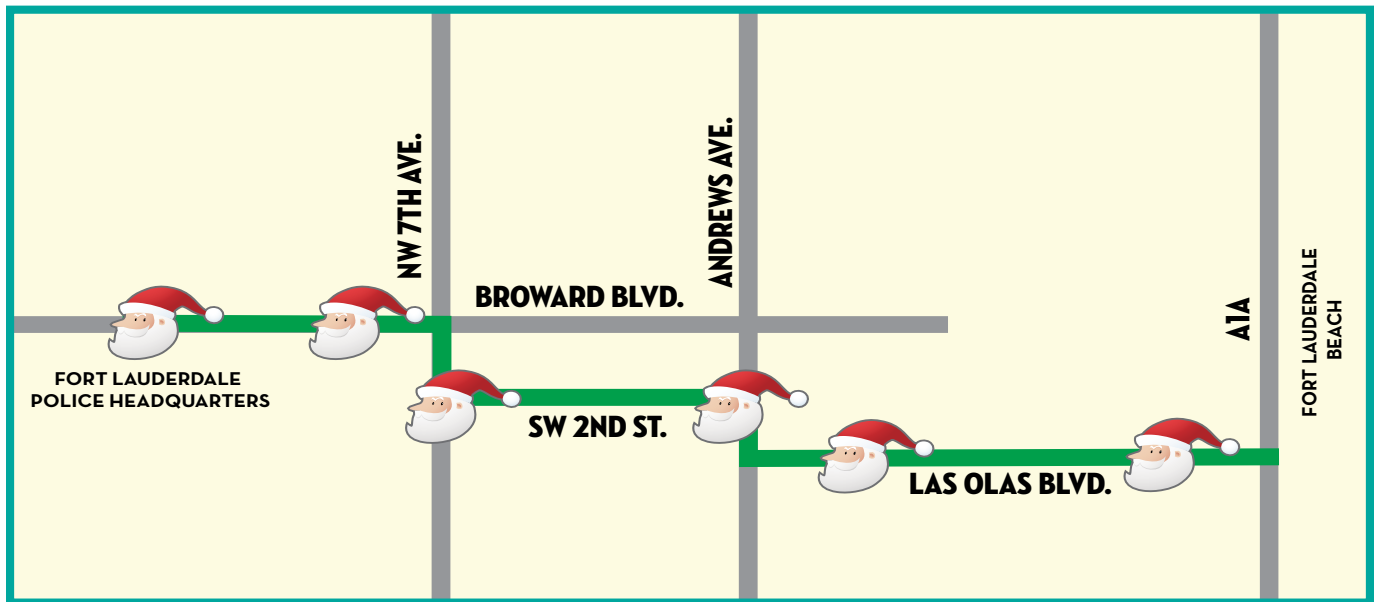

A photograph of Santa Claus standing on a beach with five children. Santa is wearing a red suit and a white beard. The children are wearing red t-shirts with the text "SEASON'S GREETINGS from the City of Fort Lauderdale Parks and Recreation Department". The children are also wearing festive hats, including one with reindeer antlers. The background shows the ocean and a blue sky with confetti and starburst effects.

SANTA ON THE BEACH

WEDNESDAY • DECEMBER 19

Motorcade with Santa begins at Noon
and arrives on Fort Lauderdale Beach at 12:45 p.m.

1100 SEABREEZE BOULEVARD

Don't miss Santa Claus' traditional candy giveaway
along Fort Lauderdale Beach!

For details: (954) 828-5363 or visit www.fortlauderdale.gov

SEE SANTA'S ROUTE ON BACK!

SANTA ON THE BEACH

SANTA'S ROUTE

WEDNESDAY • DECEMBER 19

Motorcade with Santa begins at Noon
and arrives on Fort Lauderdale Beach at 12:45 p.m.