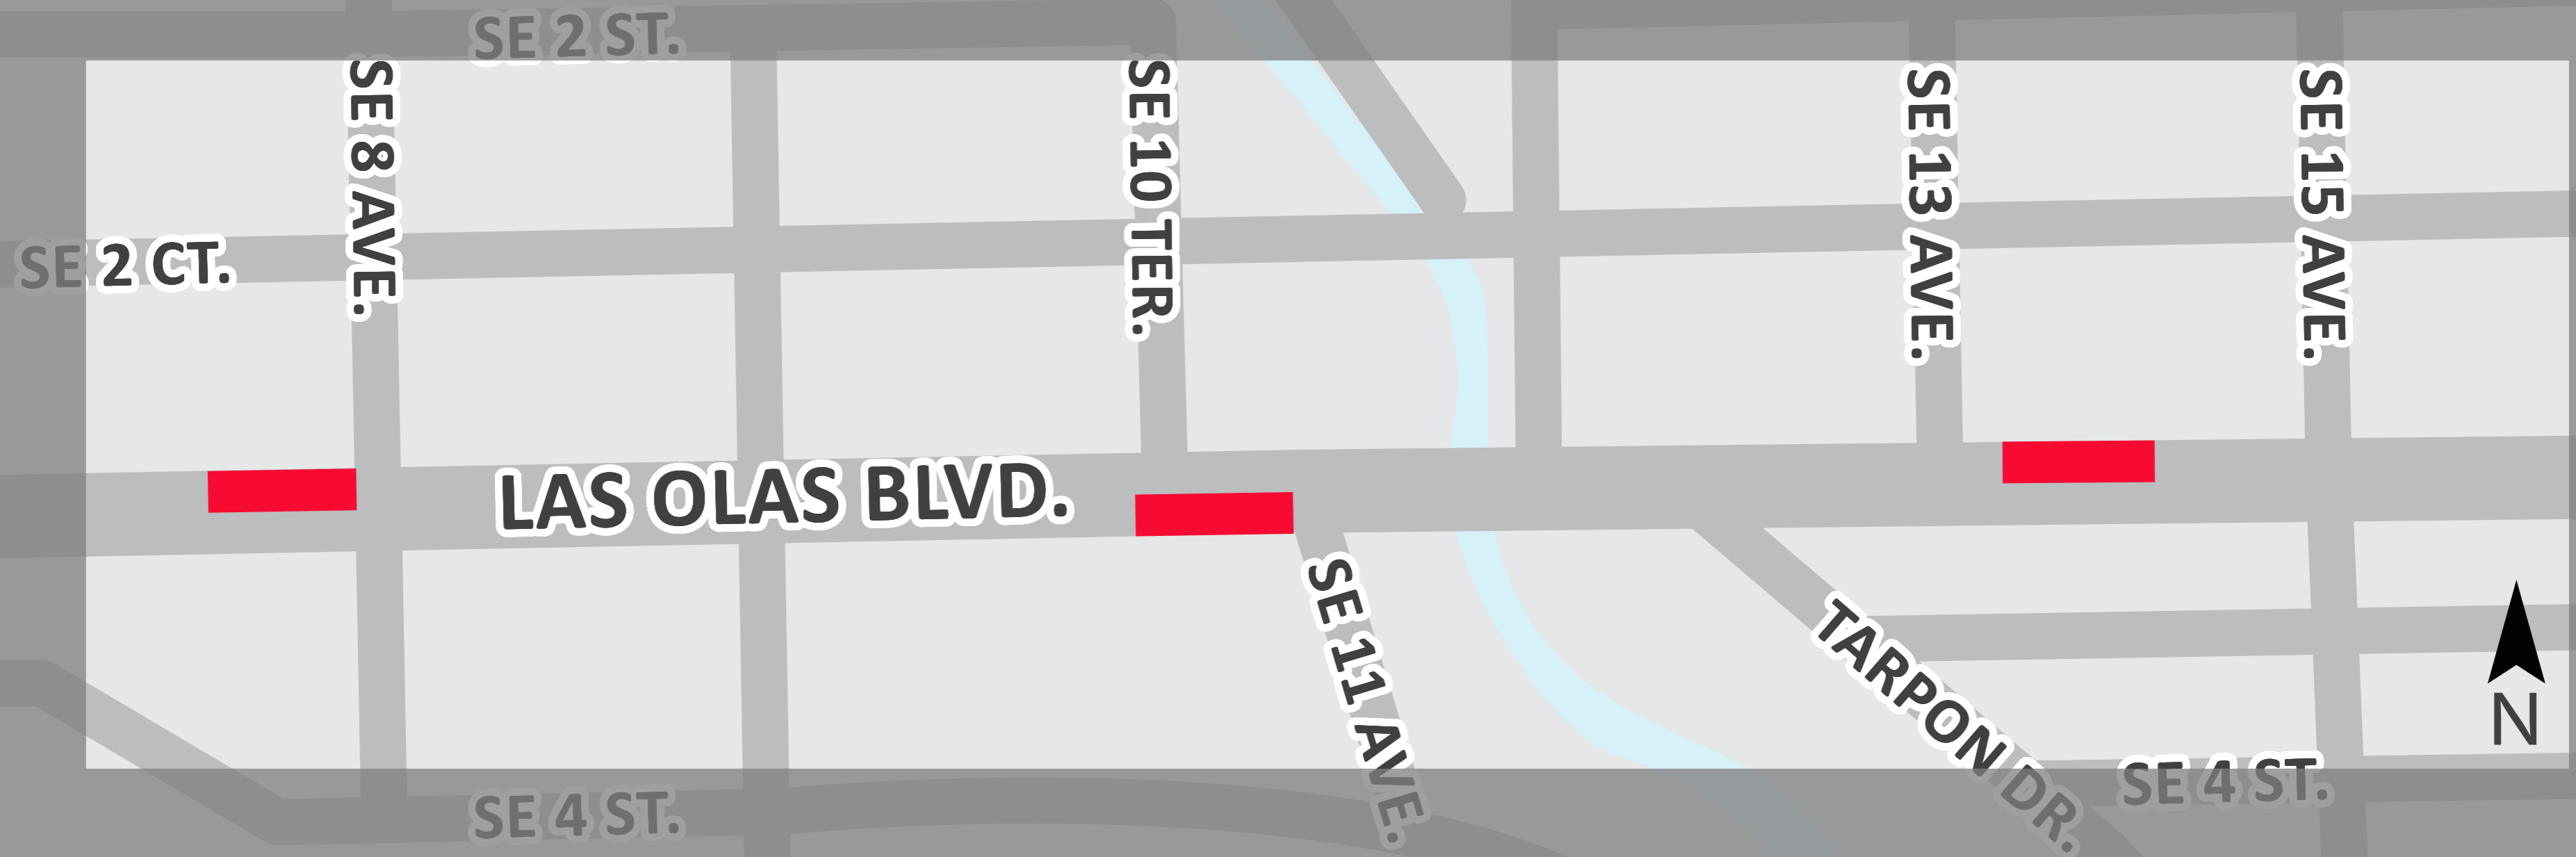

US-1/SOUTH FEDERAL HWY.

**Newly Designated Rideshare Zones**

Monday through Thursday, 5 p.m. to 3 a.m. and Friday 11 a.m. through Monday 3 a.m.

*City Ordinance Sec 26-136 ..passenger loading and unloading activities shall not exceed five(5) minutes*

**Las Olas Boulevard Six-Month Safety Improvements Demonstration Project**