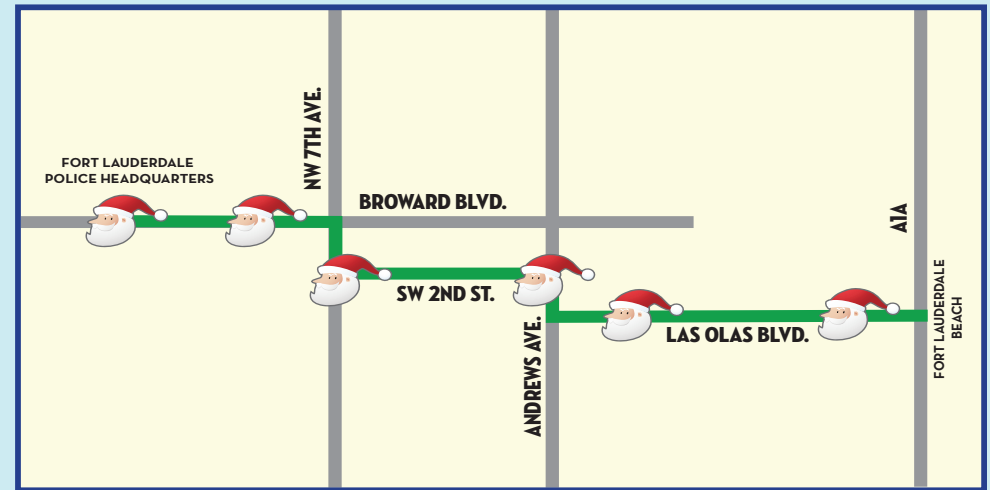

Santa on the Beach

Join the City of Fort Lauderdale's Parks and Recreation Department

MONDAY • DECEMBER 20 • 12:45 PM

Motorcade with Santa begins at Noon and arrives on Fort Lauderdale Beach at 12:45 p.m.

FORT LAUDERDALE BEACH PARK

1100 Seabreeze Boulevard (across from the Oasis Restaurant)

Don't miss Santa Claus' traditional candy giveaway along Fort Lauderdale Beach!

For details: (954) 828-7275 or visit www.fortlauderdale.gov

SANTA'S ROUTE

If you would like this publication in an alternate format or if you need reasonable accommodation to participate in this event, please contact Marie Rock at (954) 828-4610 or mrock@fortlauderdale.gov at least seven business days prior to this event.