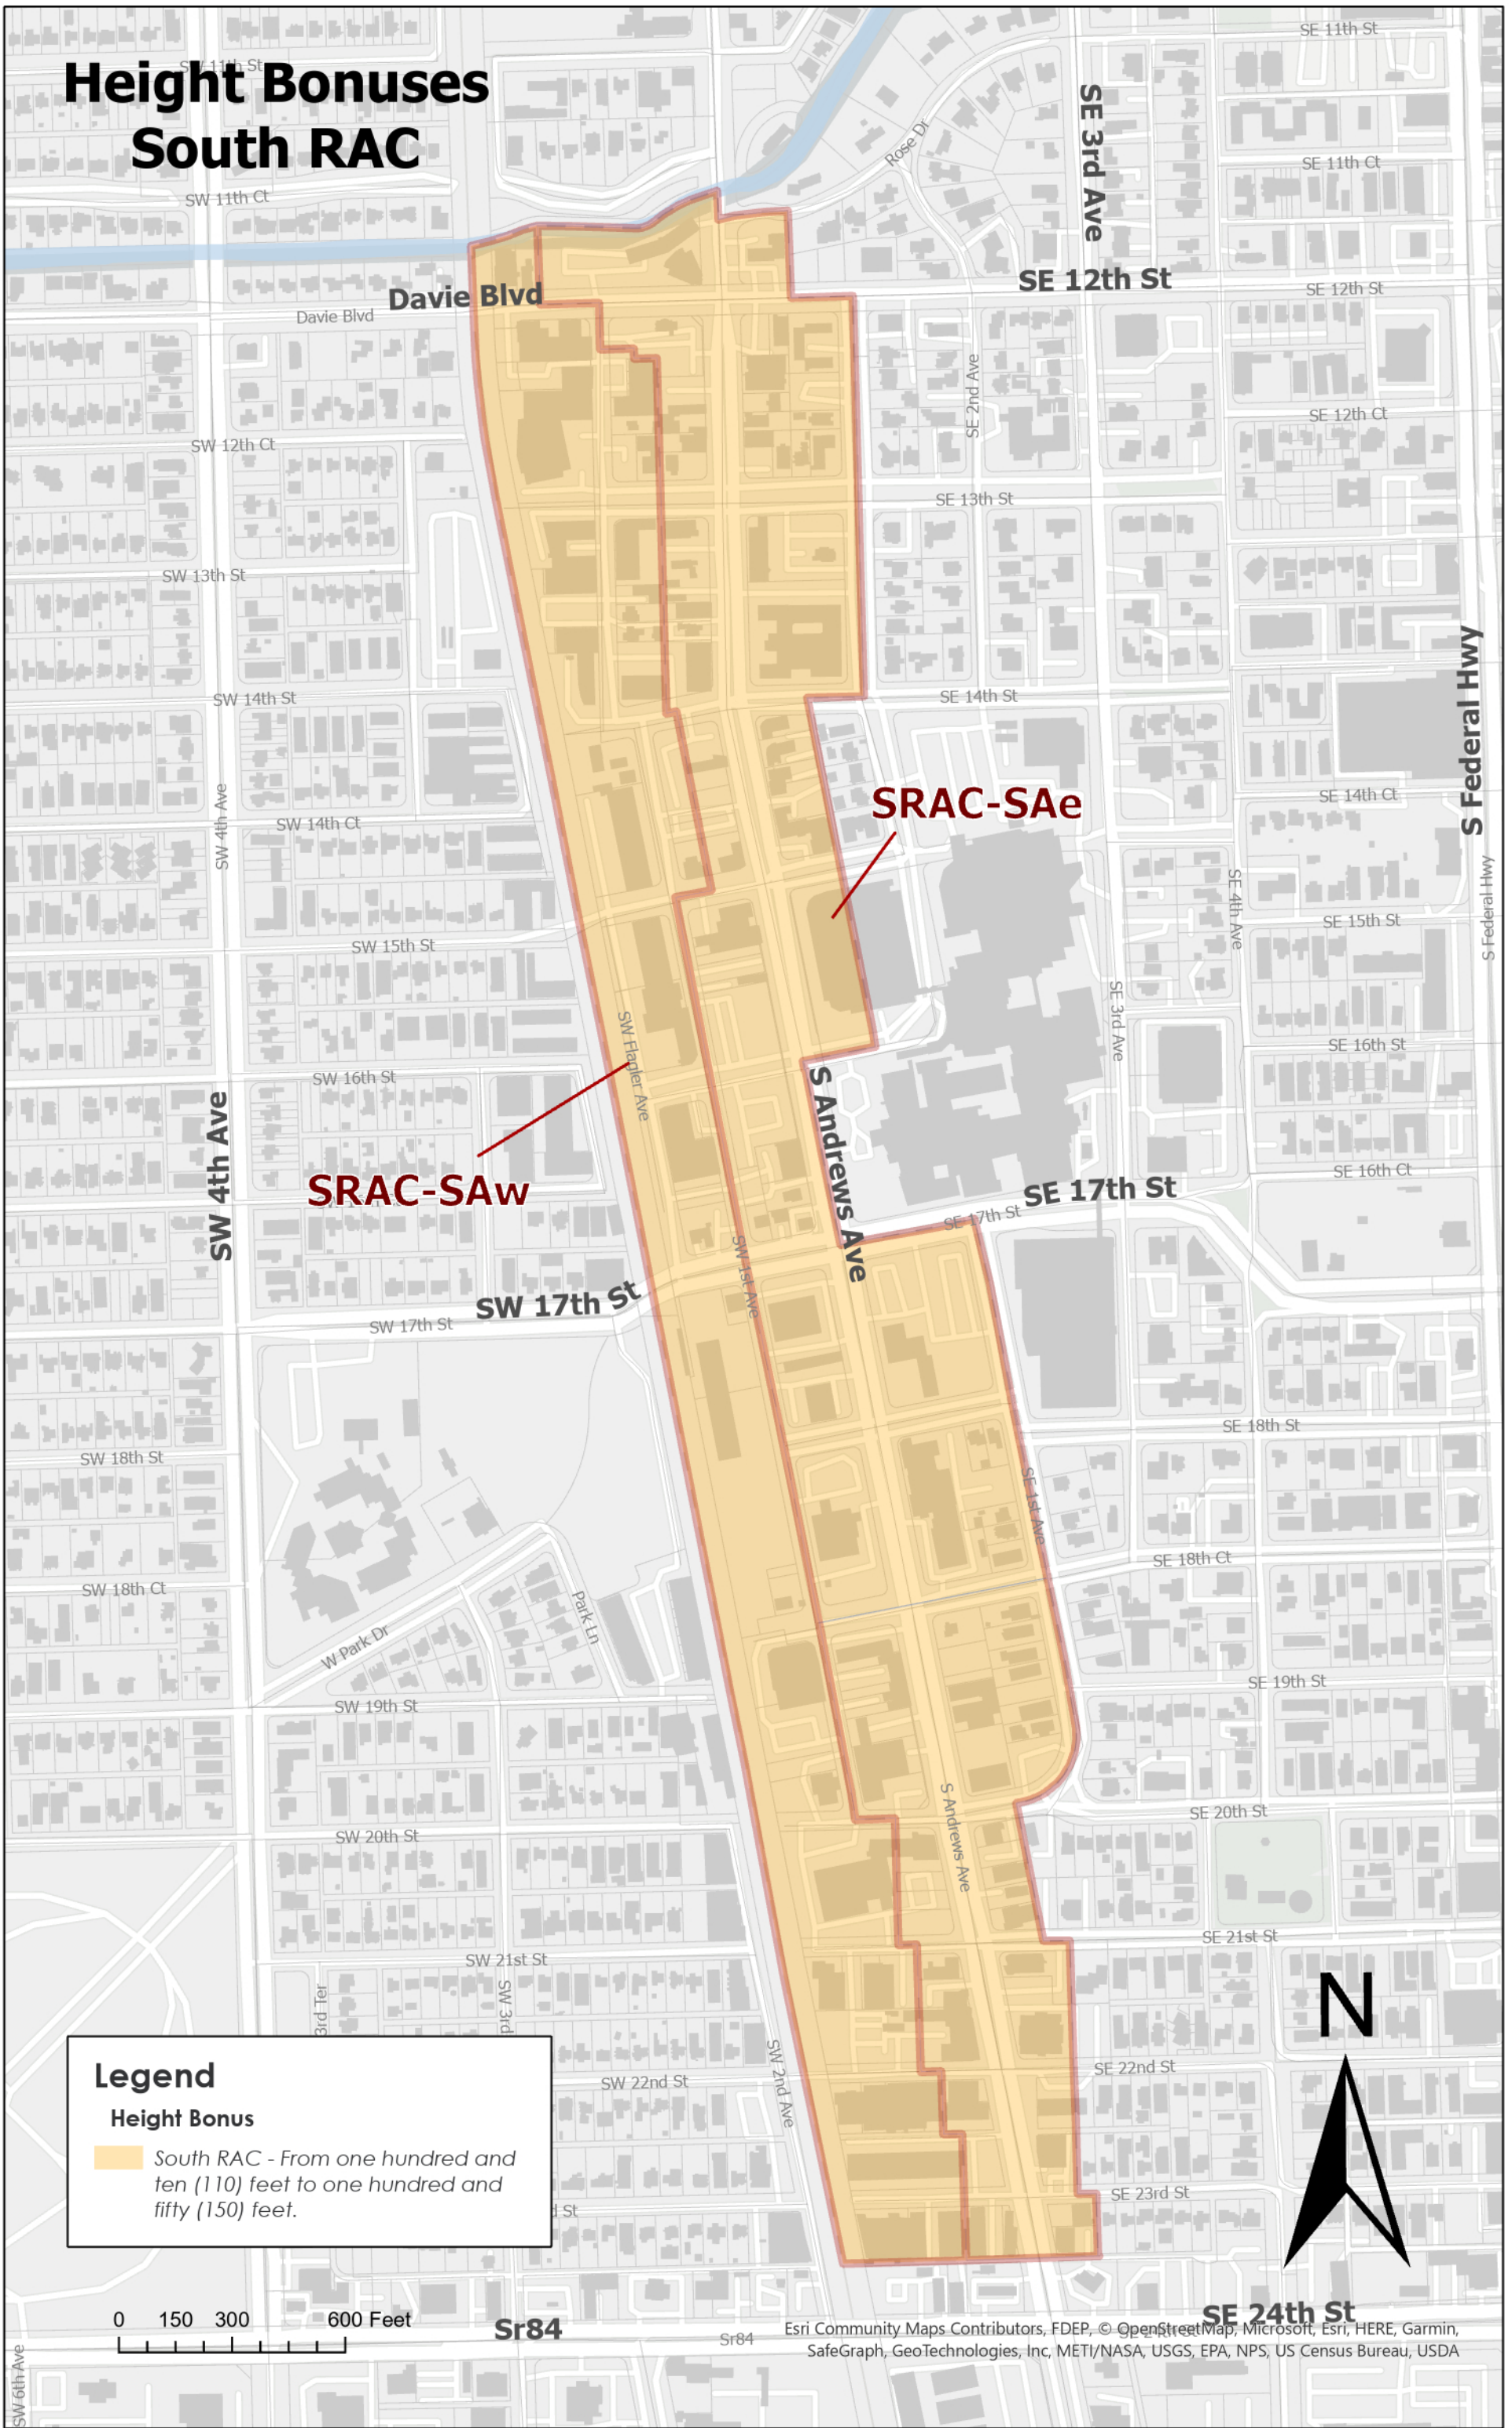

# Height Bonuses South RAC

**SRAC-SAw**

**SRAC-SAe**

**Legend**

**Height Bonus**

-  South RAC - From one hundred and ten (110) feet to one hundred and fifty (150) feet.