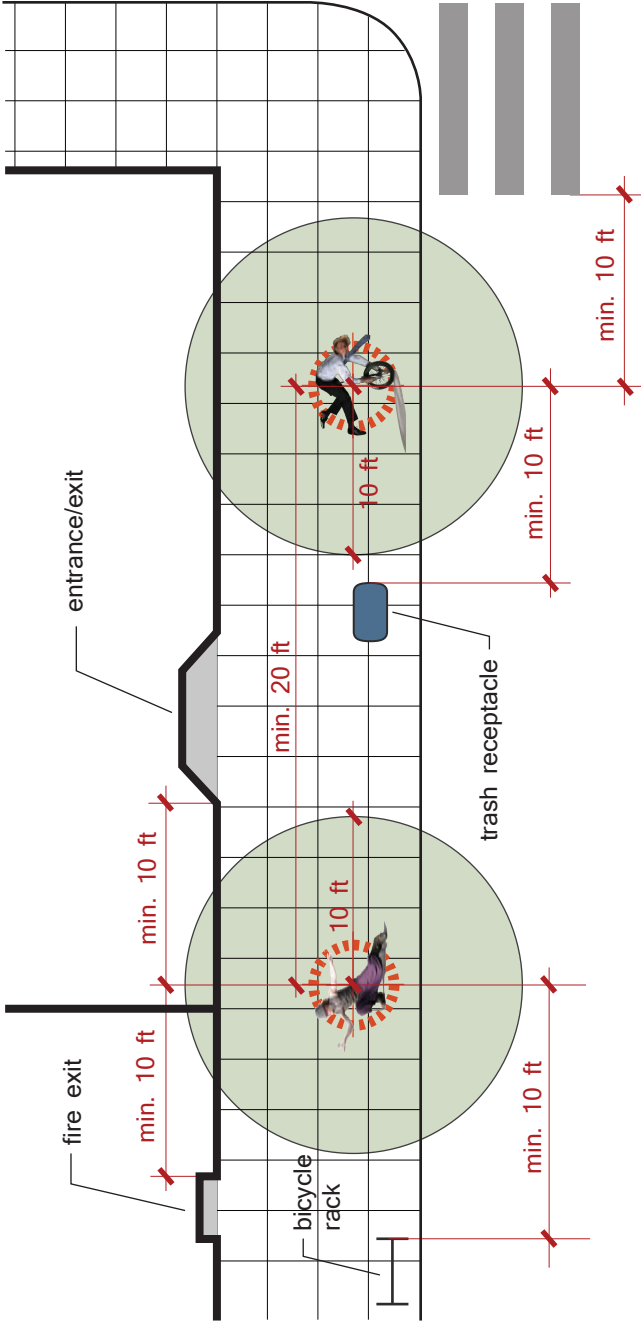

 **City of Fort Lauderdale**
 Permitted Locations
 for Street Performers
 and Artists - Beach

Legend
 Beach Permitted Area

City of Fort Lauderdale
**Permitted Locations
for Street Performers
and Artists - Riverwalk**

Legend

-  Riverwalk Permitted Area

Legend

-  Street artist or performer location
-  Activity site must be maintained free of trash or debris within a 10-foot radius

Activity site must be maintained free of trash or debris within a 10-foot radius