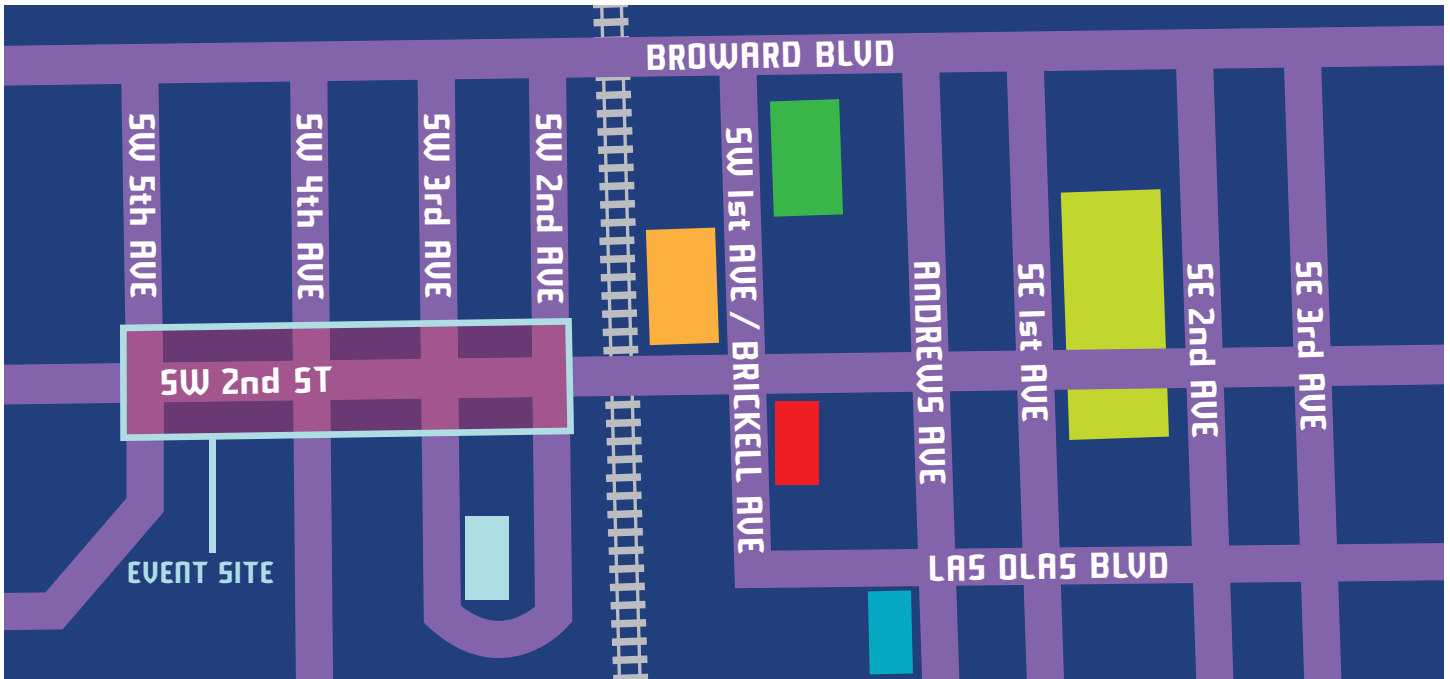

# DOWNTOWN COUNTDOWN PARKING DIRECTORY

Check the map below for garages and parking lots in downtown Fort Lauderdale conveniently located near the event site.

For details: [www.fortlauderdale.gov](http://www.fortlauderdale.gov) or (954)828-5363.

**RIVERWALK CENTER GARAGE**  
150 SE 2nd Street

**BROWARD GOVERNMENTAL GARAGE**  
151 SW 2nd Street

**COUNTY LOT II**  
100 SW 1st Avenue

**RIVERFRONT GARAGE**  
305 S Andrews Avenue

**RIVER HOUSE LOT**  
220 SW 3rd Avenue

**200 LAS OLAS CIRCLE GARAGE**  
200 SW 1st Avenue