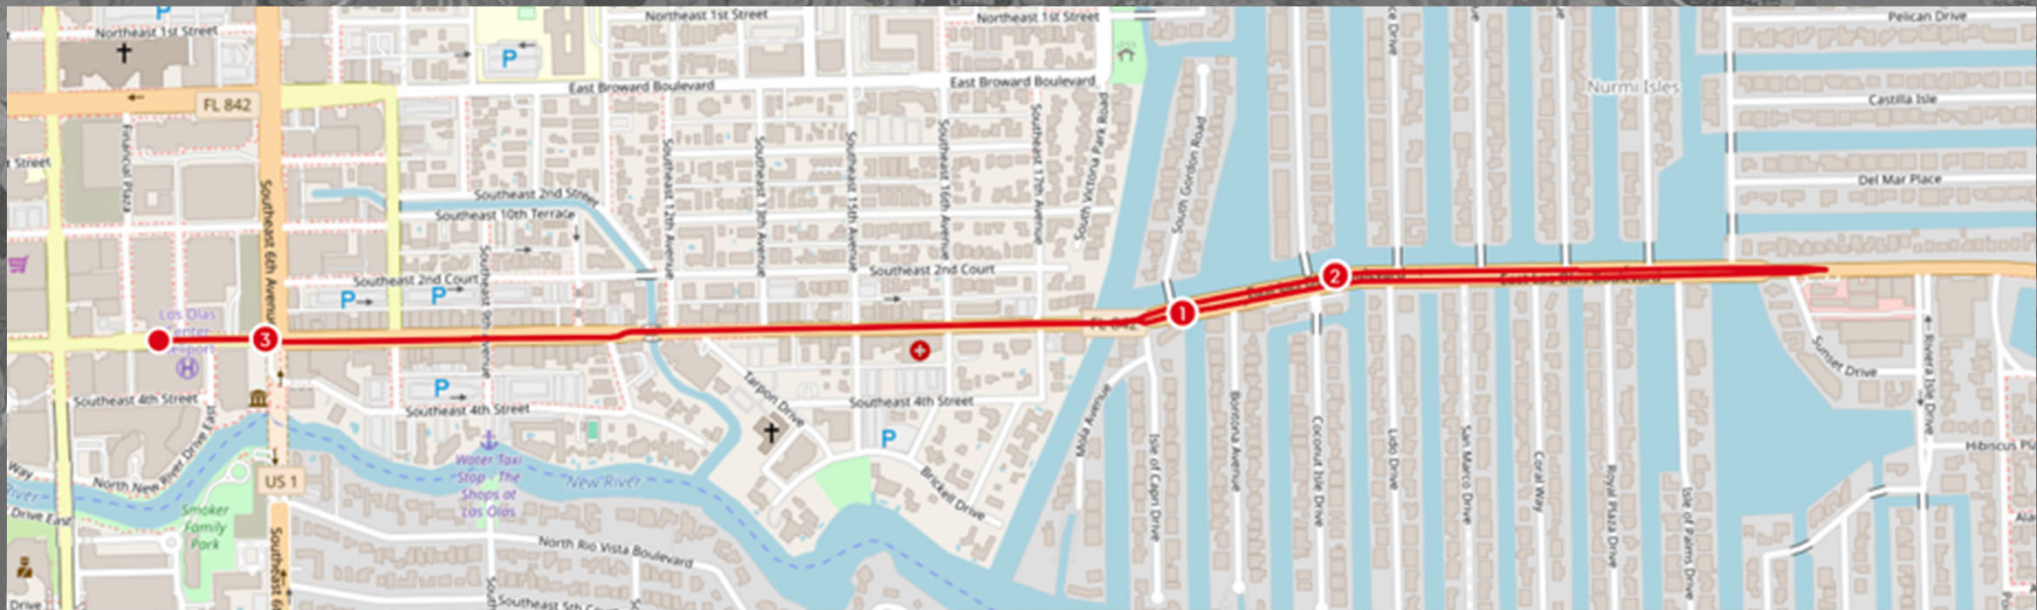

Publix
FORT LAUDERDALE
A1A MARATHON
1/2 MARATHON | 5K | KID'S RACE

PRESENTED BY
COLAVITA

2026 Route Maps & Details

www.A1AMarathon.com

Fort Lauderdale 5K

Saturday, February 14, 2026

7:30am Start Time

5K Start & Finish – 450 E. Las Olas Blvd, Fort Lauderdale, FL 33301

- Runners start in the east bound lane and head East, utilizing the Median Lane once Las Olas turns into 4 Lanes
- Turnaround is at Sunset Drive
- Runners travel west in the Median Lane back to the Finish
- 5K Route Map

Fort Lauderdale A1A Marathon

Sunday, February 15, 2026

5:45am Start Time

Marathon Start: Esplanade Park on SW 2nd Street

Marathon Finish: South Beach Parking Lot

- **Start at Esplanade Park**
- **East on SW 2nd Street**
- **South on South Andrews Avenue**
- **East on East Las Olas Boulevard**
- **South on Sea Breeze Boulevard**
- **Loop around at Bo's Beach House**
- **North on A1A**
- **West on Sunrise Boulevard**
- **Loop through Birch State Park**
- **East on Sunrise Boulevard**
- **North on A1A to Palm Avenue**
- **East on Palm Avenue**
- **North on El Mar Drive to Washington Avenue**
- **Back east El Mar Drive**
- **West on Palm Avenue**
- **South on A1A into the South Beach Parking Lot**

www.A1AMarathon.com

Fort Lauderdale A1A Half Marathon

Sunday, February 15, 2026

5:45am Start Time

Half Marathon Start: Esplanade Park on SW 2nd Street

Half Marathon Finish: South Beach Parking Lot

- Start at Esplanade Park
- East on SW 2nd Street
- South on South Andrews Avenue
- East on East Las Olas Boulevard
- South on Sea Breeze Boulevard
- Loop around at Bo's Beach House
- North on A1A
- West on Sunrise Boulevard
- Loop through Birch State Park
- East on Sunrise Boulevard
- North on A1A to Oakland Park Boulevard
- Turn around at Oakland Park Boulevard and run south into the South Beach Parking Lot