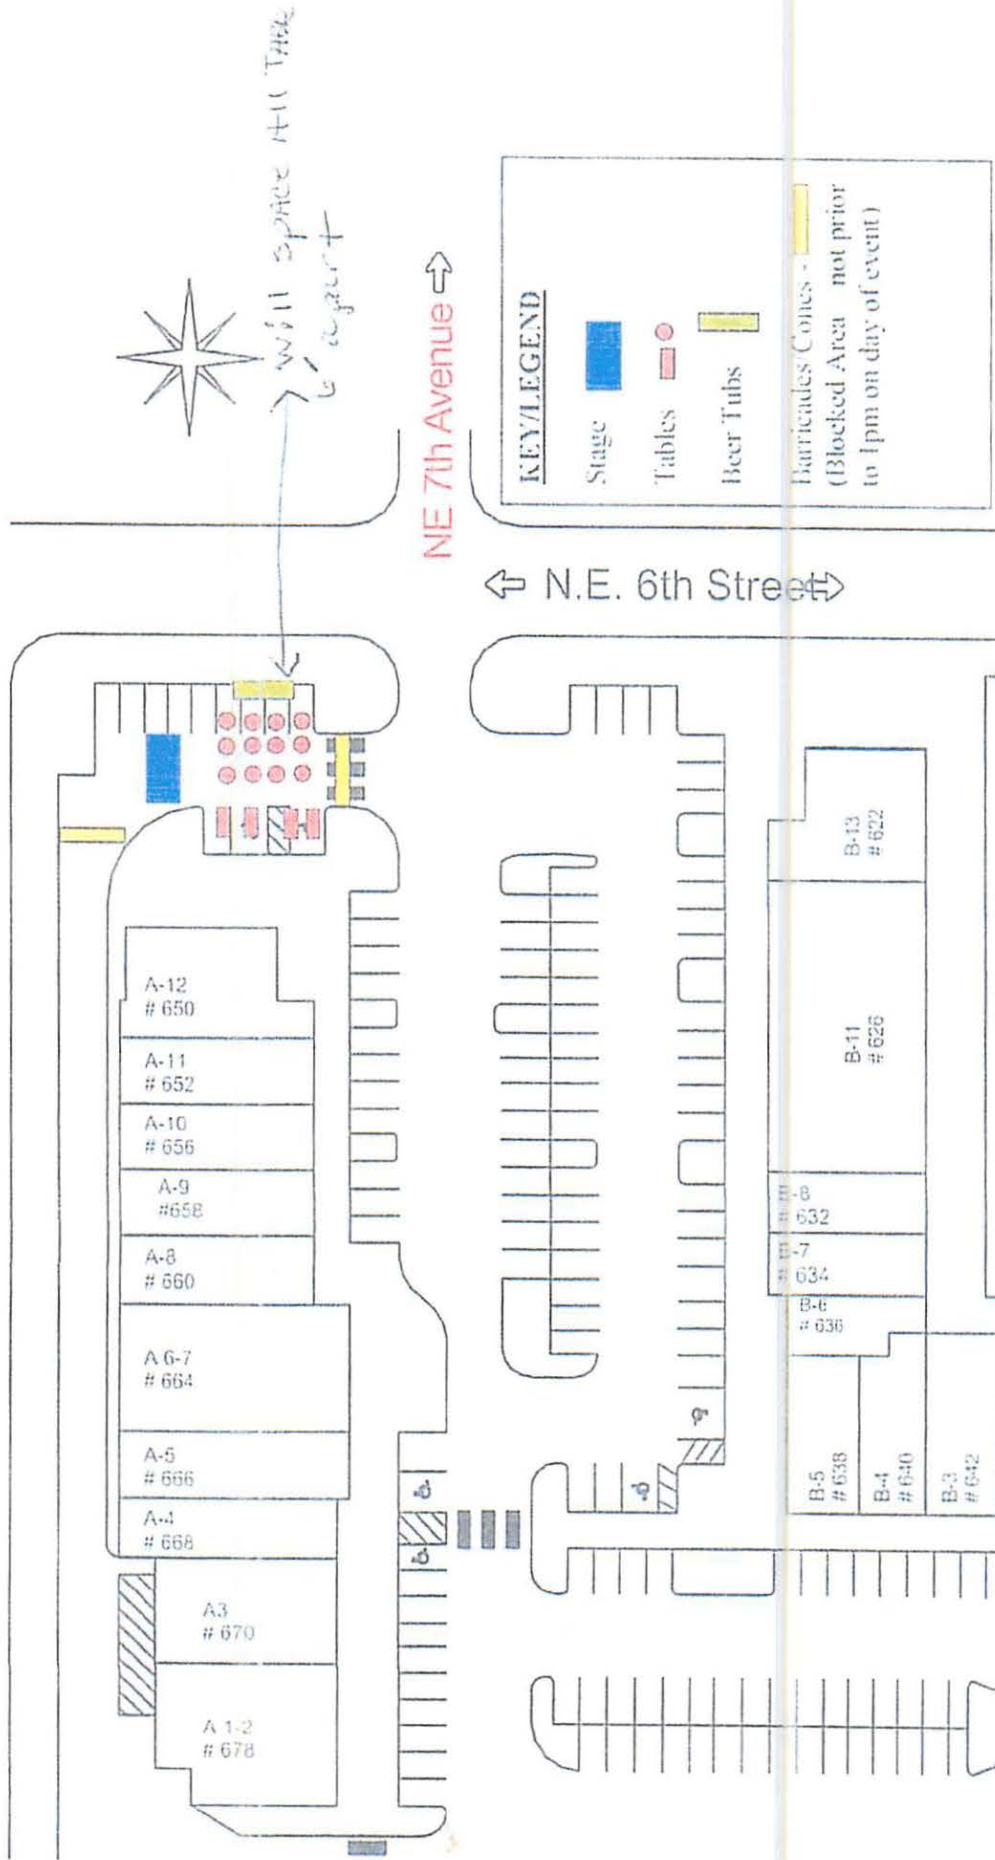

Orlando, Florida
Google
Street View - Jan 2015

Bike Racks

Beer Tubs

STAGE

NE 6th AVE

Beer Tubs and Bar

Tables/Chairs

Google

EXHIBIT A

Victoria Park Shoppes

622-680 N. FEDERAL HIGHWAY, FORT LAUDERDALE, FL 33301

Event Site Plan

No warranty or representation, express or implied, is made as to the accuracy of the information contained herein, and same is submitted subject to errors, omissions, change of price, rental or other conditions.

All dimensions approximate.

UPDATED: 07.03.2018

F:\DATA\DATA Doc\London Associates\Tenants\410-656 & 652\SHUCK N DIVE\4-vents_2019\Master Site Plan - 2019 March Gras Event - Exhibit A.doc