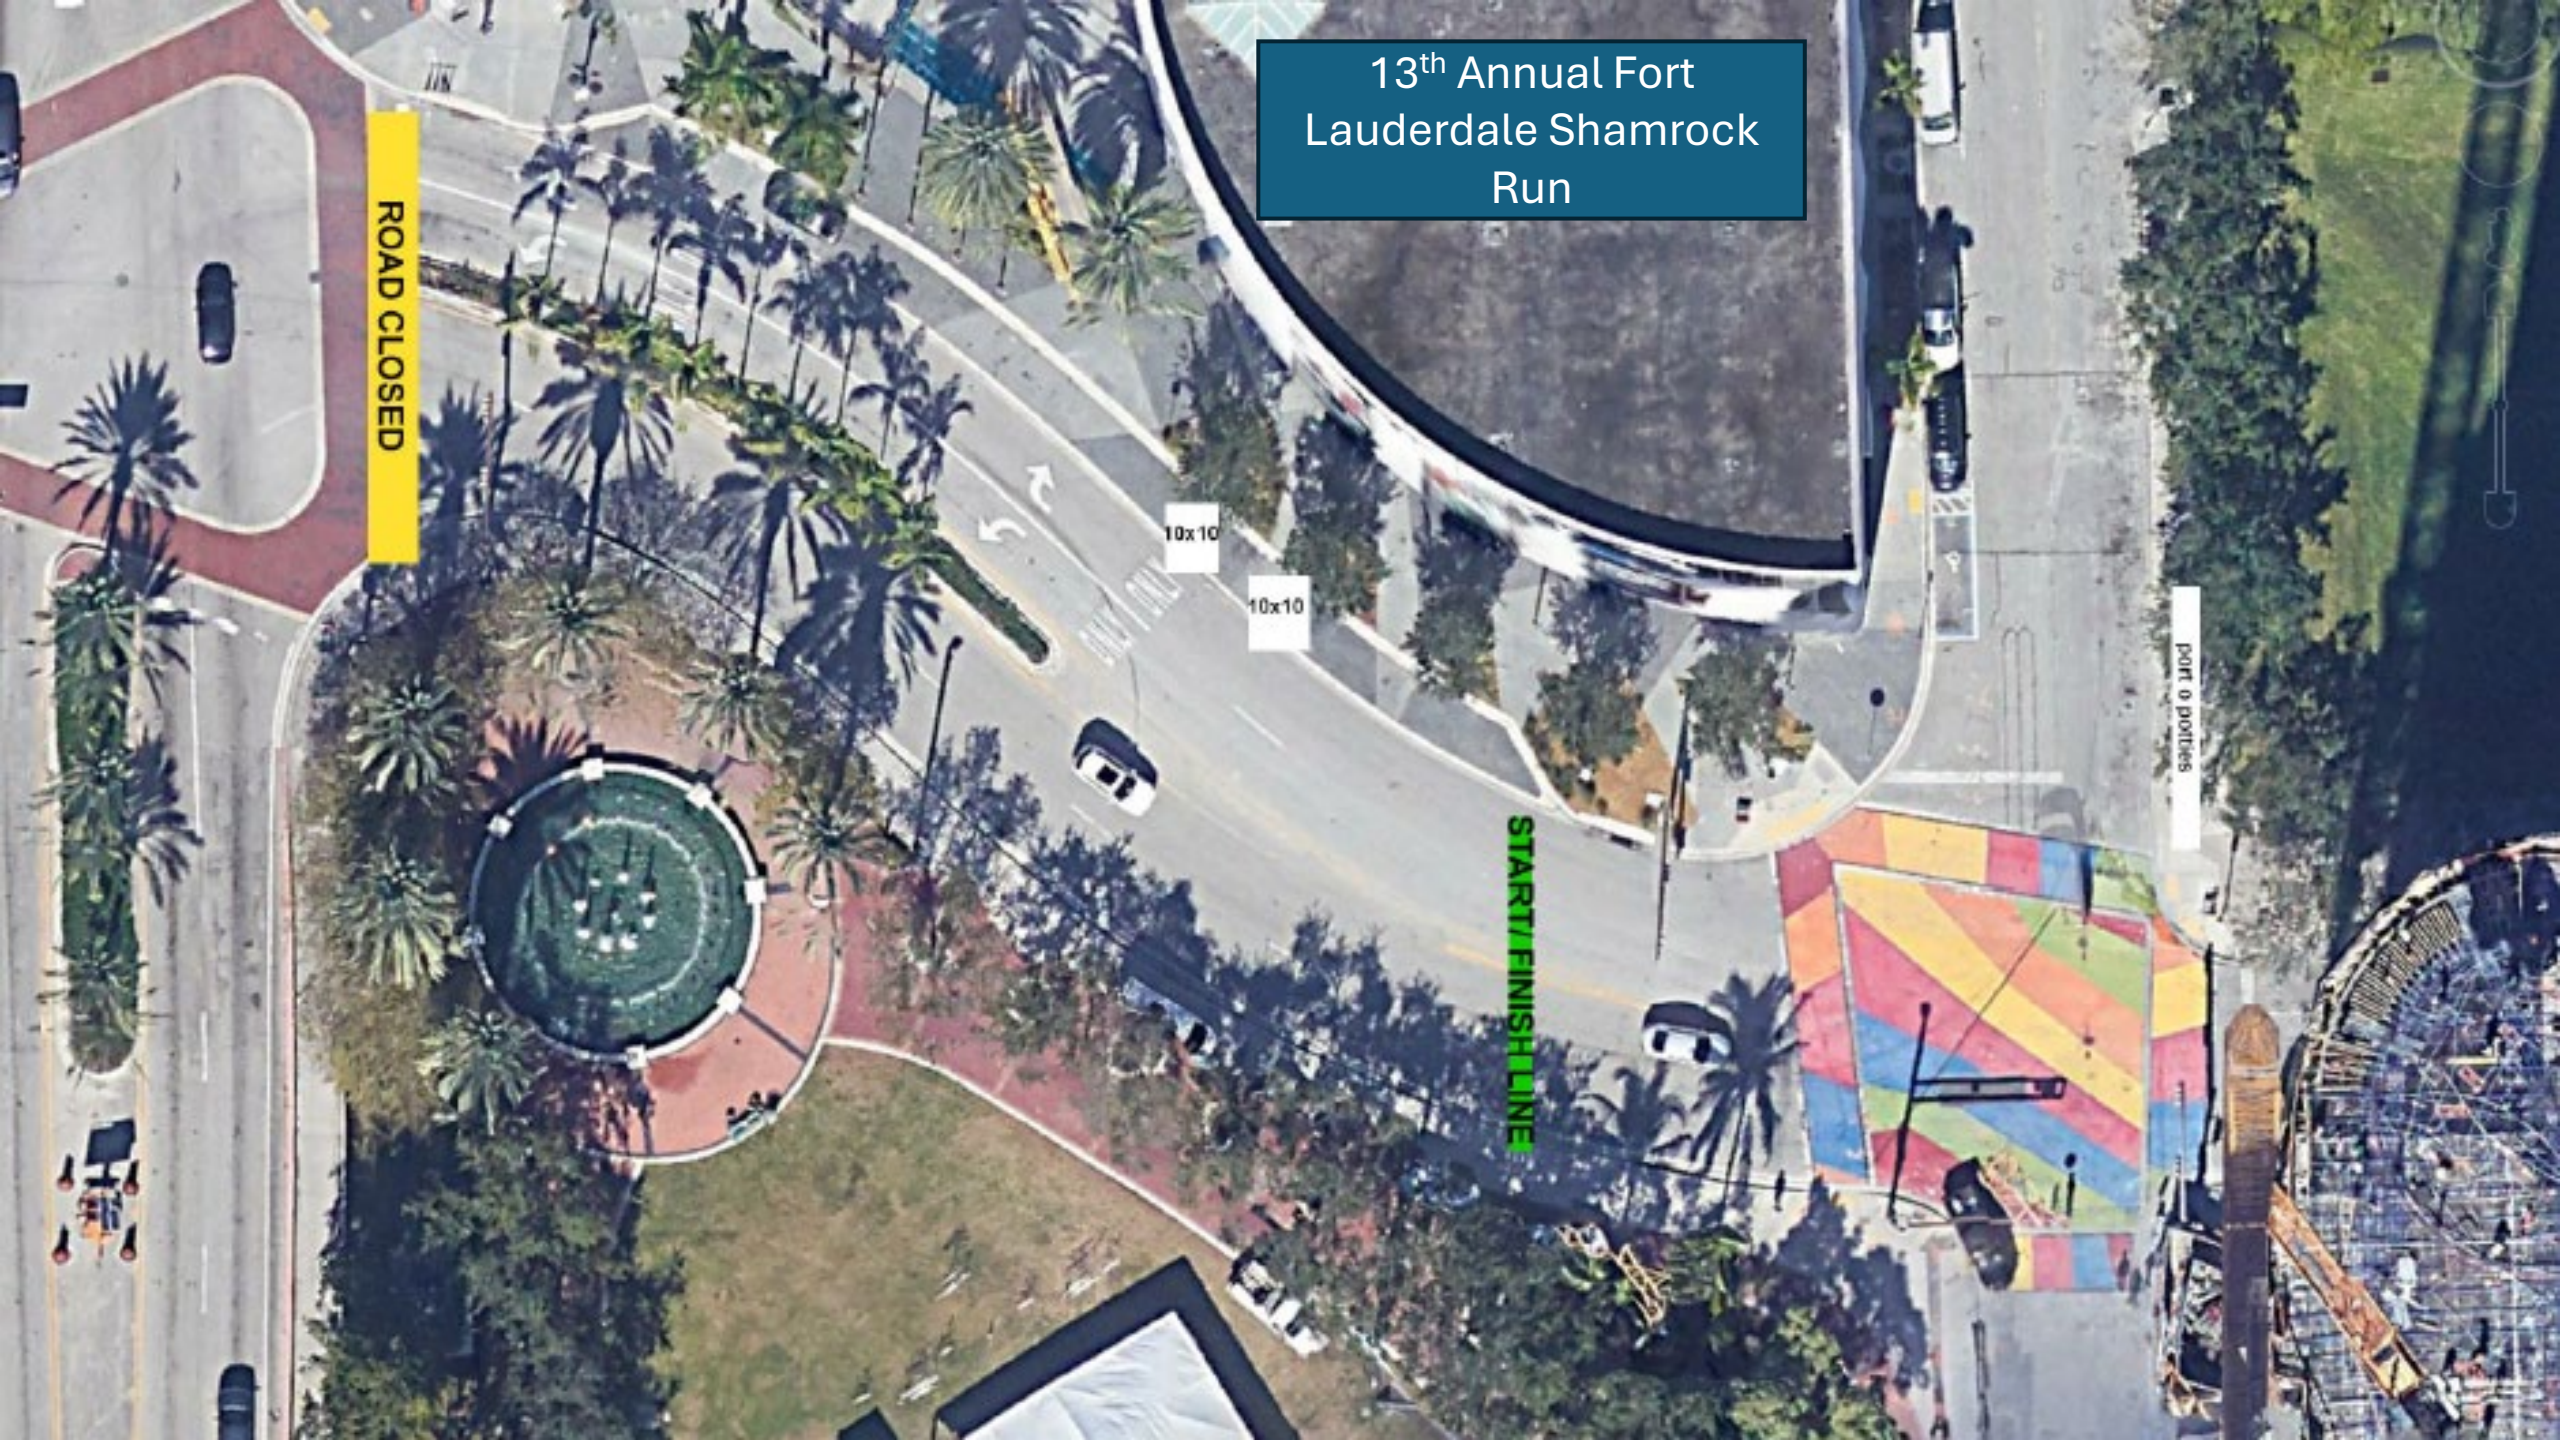

13th Annual Fort
Lauderdale Shamrock
Run

ROAD CLOSED

10x10

10x10

port o potties

START/FINISH LINE

13th Annual Fort Lauderdale Shamrock Run 4 MILER and 7.11 MILER